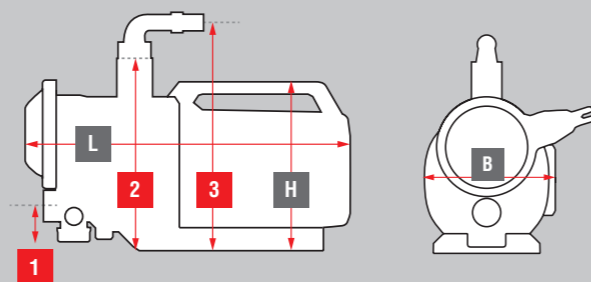

TRÄDGÅRDPUMPAR

Sida	Beteckning	Art.nr	Kategori	L	B	H	1	2	3	Ljudeffektnivå uppmätt LwA [dB(A)]	Ljudeffektnivå garanterad LwA [dB(A)]	Osäkerhetsfaktor KpA [dB(A)]
				[cm]	[cm]	[cm]	Höjd, insugning-söppning [cm]	Utloppshöjd [cm]	Utloppshöjd med vinkelanslutning [cm]			

TRÄDGÅRDPUMPAR

154	JET 3000 INOX Classic	112 838	EASY	35,5	19,5	21,5	13,7	19,5	27,5	74,0	76,0	–
154	JET 3600	113 797	EASY	35,5	19,5	21,5	13,0	18,5	26,5	74,0	76,0	–
155	JET 4000 Comfort	112 841	COMFORT	47,6	20,8	35,0*	6,3	27,0	–	74,0	78,0	–
155	JET 5000 Comfort	112 842	COMFORT	47,6	20,8	35,0*	6,3	27,0	35,0	76,0	78,0	–
155	JET 6000/5 Premium	112 844	PREMIUM	51,4	20,8	35,0*	6,3	27,0	35,0	71,0	73,0	–

PUMPAUTOMATER

156	HWA 3600	113 799	EASY	35,5	19,5	21,5	13,0	18,5	26,5	74,0	76,0	–
156	HWA 4000 Comfort	113 139	COMFORT	47,6	20,8	35,0	6,3	27,0	35,0	74,0	76,0	–
157	HWA 4500 Comfort	113 140	COMFORT	47,6	20,8	35,0	6,3	27,0	35,0	76,0	78,0	–
157	HWA 6000/5 Premium	113 141	PREMIUM	51,5	17,0	25,1	6,3	27,0	35,0	71,0	73,0	–

HYDROFORER

158	HW 3000 INOX Classic	112 846	EASY	43,5	27,0	50,5	42,5	48,5	56,5	74,0	76,0	–
158	HW 3600	113 798	EASY	45,3	27,3	53,9	34,2	52,4	–	74,0	76,0	–
159	HW 4000 FCS Comfort	112 849	COMFORT	47,8	28,4	64,7*	35,5	56,5	64,5	74,0	78,0	–
159	HW 4500 FCS Comfort	112 850	COMFORT	47,8	28,4	64,7*	36,5	57,5	65,5	76,0	78,0	–
159	HW 5000 FMS Premium	112 851	PREMIUM	47,8	28,4	64,7*	36,5	57,5	65,5	76,0	78,0	–
159	HW 6000 FMS Premium	112 852	PREMIUM	51,6	28,4	64,7*	36,5	57,5	65,5	71,0	73,0	–

BENSINDRIVNA PUMPAR

161	BMP 14001*** Comfort	113 793	COMFORT	42,7	33,2	36,3	16,0	27,0	–	96,0	98,0	–
161	BMP 30000** Premium	113 563	PREMIUM	54,5	42,0	38,0	11,0	29,0	–	102,0	104,0	–