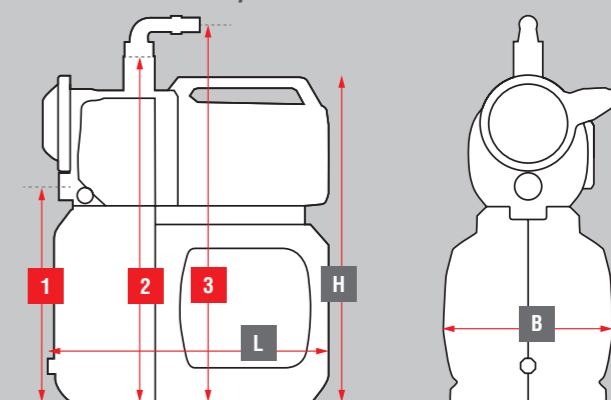

PUMPAUTOMATER / HYDROFORER

* Inklusive vinkelnippel
** Ljudtrycksnivå, uppmätt LpA [dB(A)]: 87
*** Ljudtrycksnivå, uppmätt LpA [dB(A)]: 91

Med reservation för tekniska ändringar.